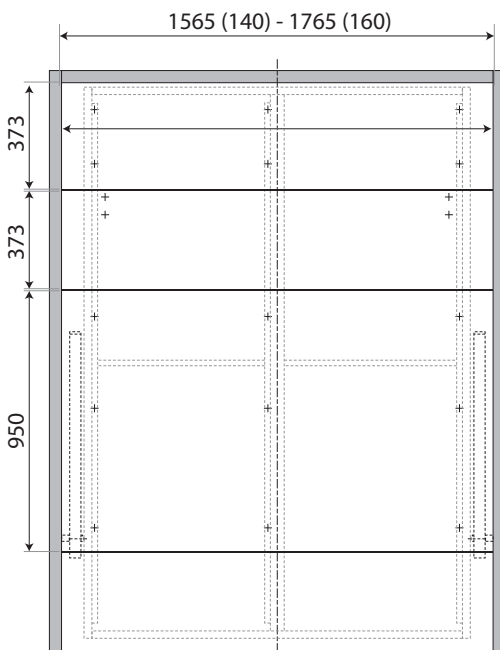

Wallbed 500 deep-sofa

Meral - France

Part of front panel acting as a leg.

Mechanism with inside spring configuration to adjust the tension by tightening or untightening the bolt.

Sofa with an extra deep seat.

Sofa seat cushions attached to slatted frame. Sofa back cushions attached to front panel by means of female/ male sliders

Ref	Mattress width	Mattress length
140/200	140 cm	200 cm
160/200	160 cm	200 cm

01/2019 We reserve the right to modify our products without prior advice. All pictures shown are for illustration purpose only. Actual product may vary.