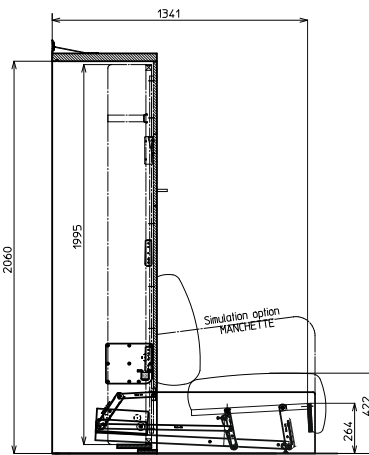

Wallbed 500 deep-sofa

Meral - France

Part of front panel acting as a leg.

Mechanism with inside spring configuration to adjust the tension by tightening or untightening the bolt.

Sofa with an extra deep seat.

Sofa seat cushions attached to slatted frame. Sofa back cushions attached to front panel by means of female/ male sliders

Ref	Mattress width	Mattress length
140/200	140 cm	200 cm
160/200	160 cm	200 cm

01/2019 We reserve the right to modify our products without prior advice. All pictures shown are for illustration purpose only. Actual product may vary.