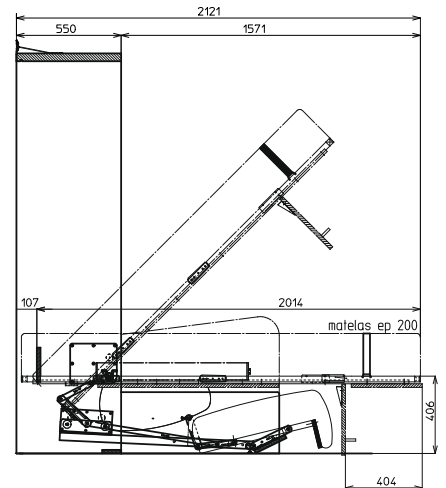

Wallbed 500 deep-sofa

Meral - France

Part of front panel acting as a leg.

Mechanism with inside spring configuration to adjust the tension by tightening or untightening the bolt.

Sofa with an extra deep seat.

Sofa seat cushions attached to slatted frame. Sofa back cushions attached to front panel by means of female/ male sliders

Ref	Mattress width	Mattress length
140/200	140 cm	200 cm
160/200	160 cm	200 cm

01/2019 We reserve the right to modify our products without prior advice. All pictures shown are for illustration purpose only. Actual product may vary.